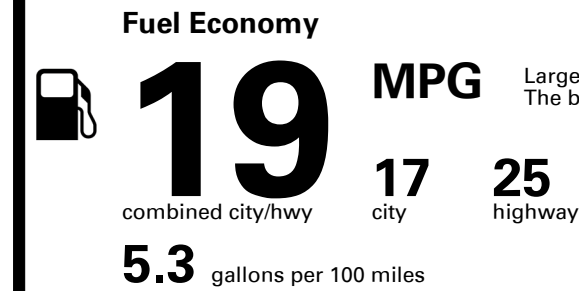

Manufacturer's Suggested Retail Price: $64,000.00

ADDED FEATURES:

- *VIK BLACK(PH3) Paint $575.00
- *Advanced Package $2,950.00
  - Surround View Monitor
  - Blind-Spot View Monitor
  - Advanced Rear Occupant Alert
  - Power Cushion Extension, Bolster, and Ergo Motion (Driver)
  - 3-Zone Climate Control
  - Power Rear Sunshade
  - Lexicon® Premium Audio
  - Genesis Digital Key
  - Wireless Phone Charger
- *Prestige Package $5,900.00
  - 20-inch Sport Alloy Wheels
  - Rear Wheel Steering
  - Nappa Leather Seating Surfaces
  - Microfiber Suede Headliner & Pillars
  - Carbon Fiber Trim
  - 12.3" 3D Digital Instrument Cluster
  - Head-Up Display
  - Remote Smart Parking Assist
  - Parking Collision-Avoidance Assist - Reverse
  - Forward Attention Warning

Accessories

- *Cargo Tray, Reversible $160.00
- *First Aid Kit $45.00
- *Illuminated Door Scuff Plates $395.00
- *Wheel Locks $85.00

Inland Freight & Handling : $1,195.00

TOTAL PRICE: $75,305.00

221 A 1824HPLATI 200

SOLD TO: GA720 SHIPPED TO: GA720
GENESIS OF BRUNSWICK
5400 ALTAMA AVENUE
BRUNSWICK GA 31525

VIN: KMTGB4SD3RU199892	ENGINE: G6DSPA119796	EXTERIOR COLOR: VIK BLACK	INTERIOR/SEAT COLOR: OBSIDIAN BLACK W/ RED
MODEL: S1472A65	PORT OF ENTRY: BR	TRANSPORT: TRUCK	ACCESSORY WEIGHT: 0 lbs./ 0 kgs.

EMISSIONS:
This vehicle is certified to meet emission requirements in all 50 states

EPA DOT Fuel Economy and Environment

Gasoline Vehicle

You spend $7,250 more in fuel costs over 5 years compared to the average new vehicle.

Annual fuel cost $3,400